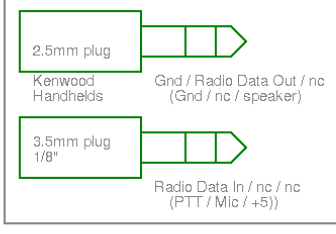

OR

OR

Serial Level Converter -WGT634U router or Kenwood Radio Programming Cable

TITLE: db9-ttl

Document Number: db9-ttl.sch REV: B

Date: 10/23/2006 22:08:27 Sheet: 1/1

Rev B: Added cable strain relief tabs
 Added Kenwood Radio Programming Pinouts
 Rev A: added R1 and Zener