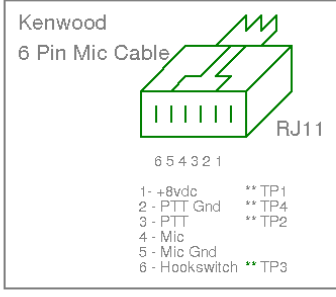

OR

OR

Serial Level Converter -WGT634U router or Kenwood Radio Programming Cable

TITLE: db9-ttl

Document Number: db9-ttl.sch REV: B

Date: 10/23/2006 22:08:27 Sheet: 1/1

Rev B: Added cable strain relief tabs
 Added Kenwood Radio Programming Pinouts
 Rev A: added R1 and Zener